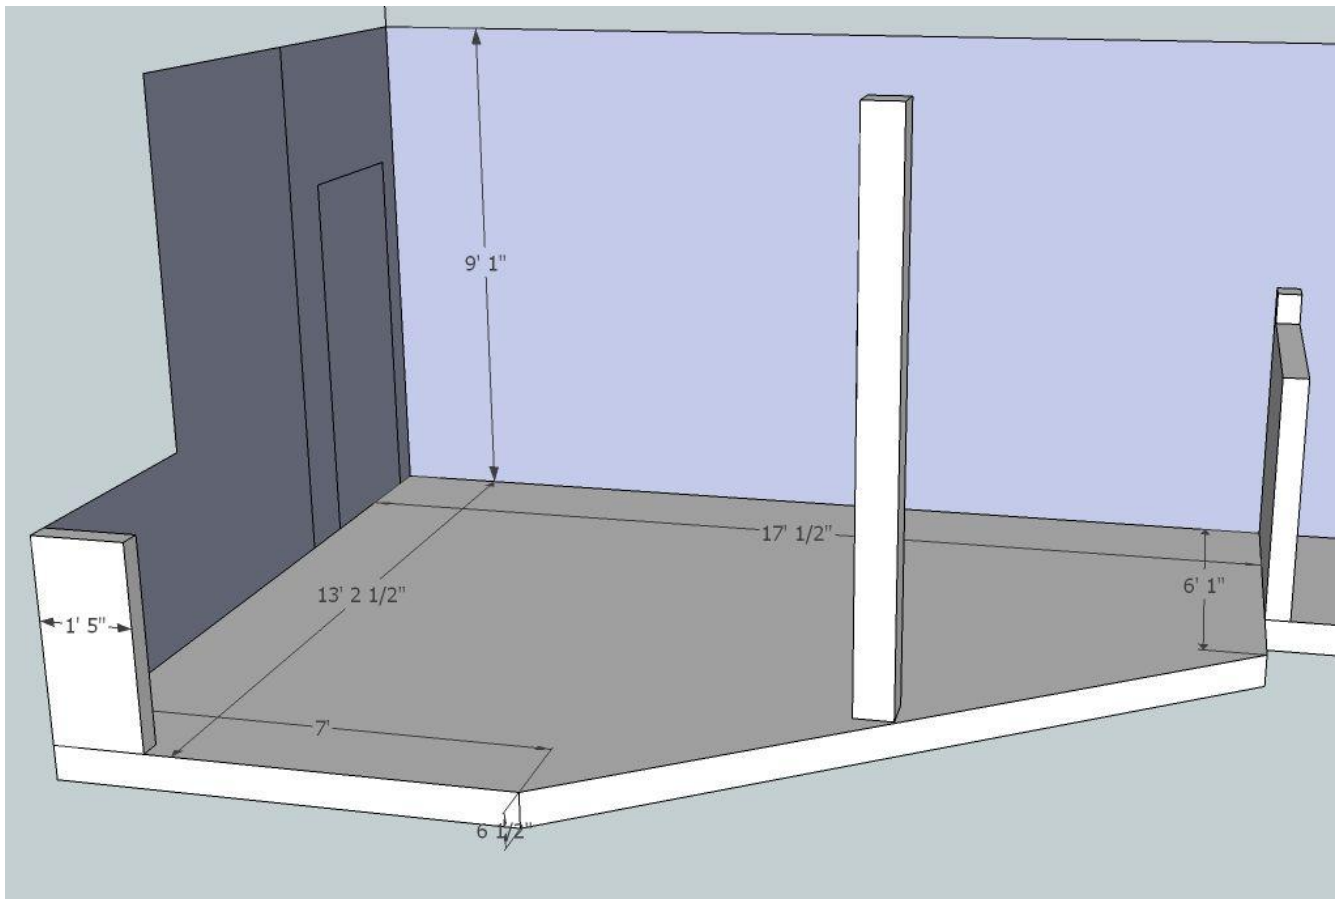

Broken City Stage

Dimensions are fairly accurate. Ceiling is 9feet and in spots less. Stage left mid-high and sub are house right of the pillar and Stage right mid-high and sub are at the bit of half wall.

The rectangle updatge right is a door: Electrical and storage for monitors, mics, stands, cabling etc.

Front end: SR4726a flown and double 18's

Midas Venice 24 chan
4 mixes from FOH
Mackie 1530 drumfill
Yorkville NX35p for rest of mixes
Ashley dual 31band analog and protea
TC M1XL
2 dbx 1066
1 dbx 266